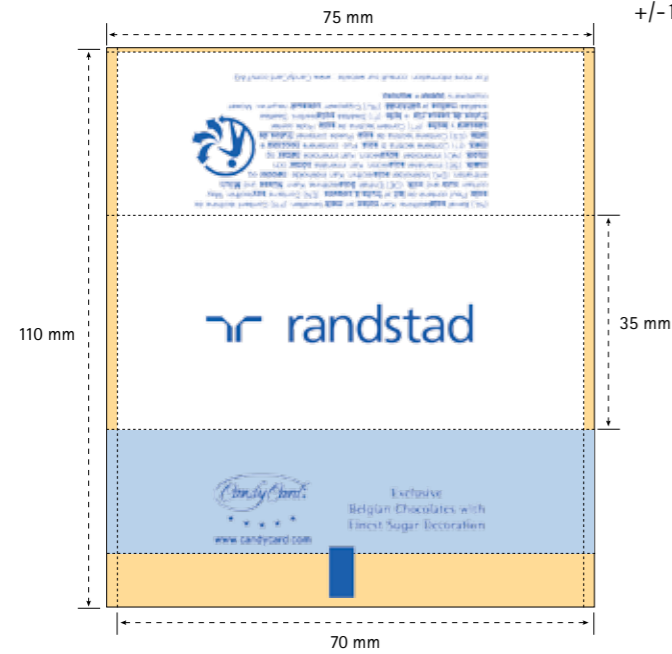

# Personalized Flowpack

Dimensions film: 110 mm x 75 mm  
 Base material: OPP coëx white or transparent  
 Print: 4-color CMYK + White  
 Minimum: 3.000 pcs CandyminiCard or CandyPraline  
 Lead time: 4 weeks after approval printproof

+/- 15 % delivery variation.

- Printable surface
- Printable surface covered by seal
- Unprintable seal area