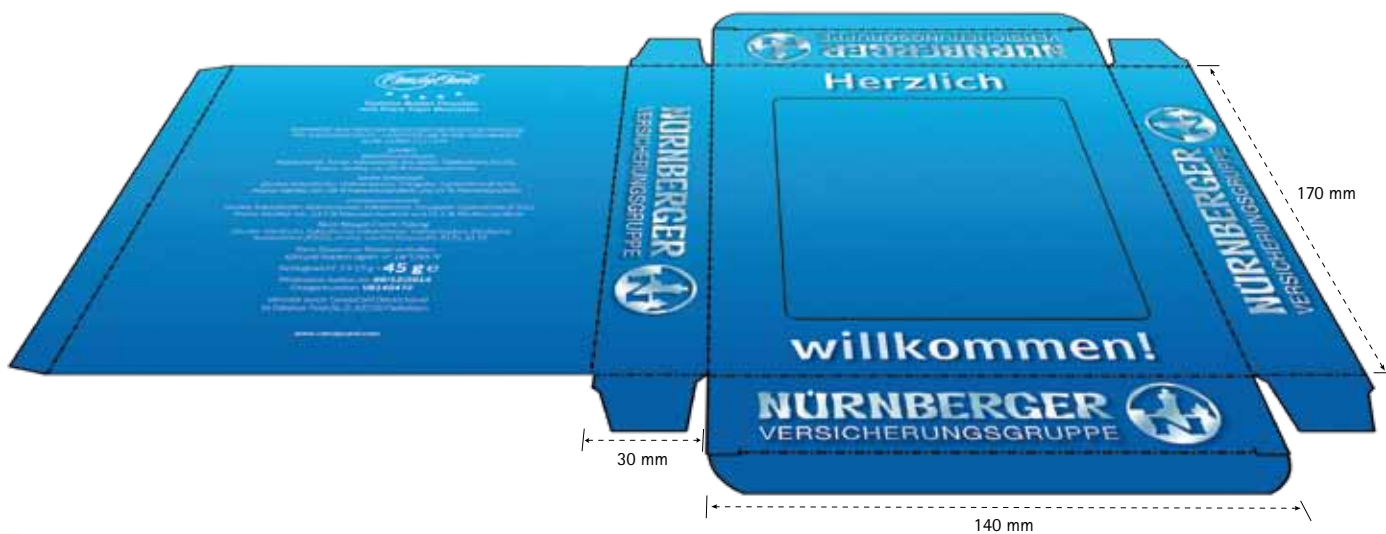

Optional pricelist
personalized packaging

Candy Card®

Personalized Flowpack

Dimensions film: 110 mm x 75 mm
 Base material: OPP coëx white or transparent
 Print: 4-color CMYK + White (not on coëx white)
 Minimum: 10.200 pcs CandyminiCard or CandyPraline
 Lead time: 3-4 weeks after approval printproof

No design costs if from correction-free files

+/- 10 % delivery variation.

Personalized giftbox „medium“

Dimensions : 140 mm x 30 mm x 170 mm
 Material Carton: duplex white backing 300 gr/m²
 Material Window: PET 75 micron
 Print: 4 color CMYK+UV laquer
 Minimum: 750 pcs
 Lead time: 3 to 4 weeks after approval printproof

No design costs if from correction-free files

+/- 10 % delivery variation.

Personalized giftbox „big“

Dimensions : 280 mm x 30 mm x 170 mm
 Material Carton: duplex white backing 300 gr/m²
 Material Window: PET 75 micron
 Print: 4 color CMYK+UV laquer
 Minimum: 750 pcs
 Lead time: 3 to 4 weeks after approval printproof

Plano sleeves are delivered seperately with your order

+/-5 % delivery variation.

Personalized sleeve „big“

Two open sides to insert cellophaned standard giftbox

Dimensions:	280 mm x 30 mm x 170 mm
Material Carton:	duplex white backing 300 gr/m ²
Print:	4 color CMYK
Minimum:	80 sleeves
Lead time:	2 weeks after approval printproof