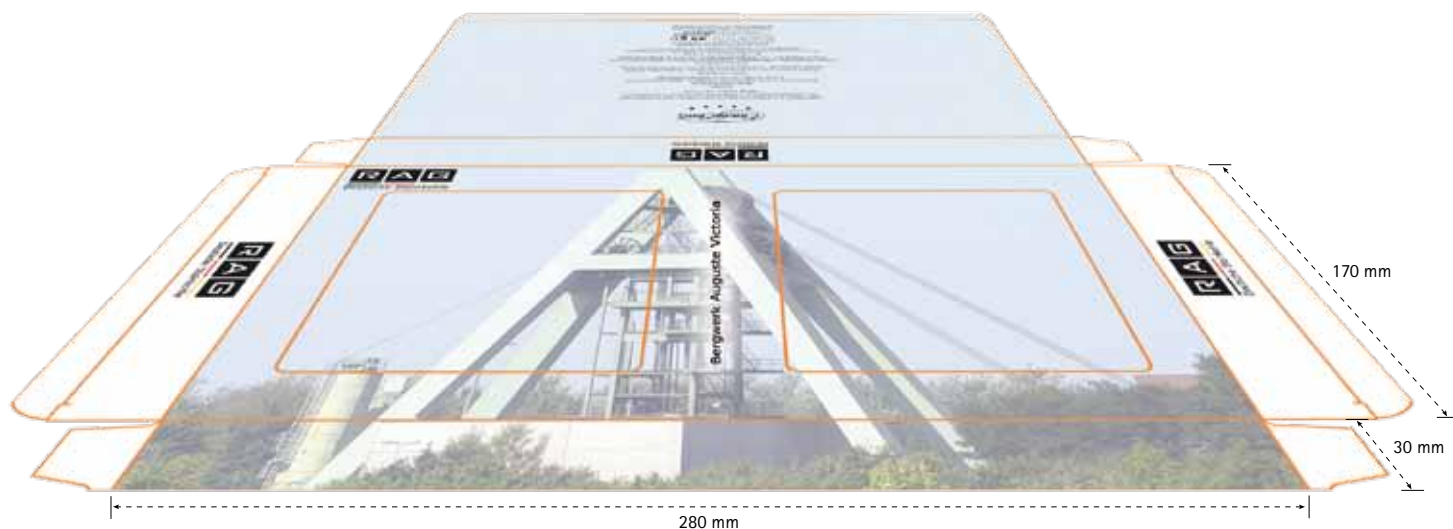

Personalized giftbox „big“

Dimensions : 280 mm x 30 mm x 170 mm
Material Carton: duplex white backing 300 gr/m²
Material Window: PET 75 micron
Print: 4 color CMYK+UV laquer
Minimum: 750 pcs
Lead time: 3 to 4 weeks after approval printproof

+pris/stk på katalogpriser:

		with Window	wihout Window
From	750 pcs	23,18 DKK	20,03 DKK
From	1.000 pcs	18,23 DKK	14,78 DKK
From	2.000 pcs	10,35 DKK	8,40 DKK
From	3.000 pcs	7,73 DKK	6,38 DKK
From	5.000 pcs	6,53 DKK	5,33 DKK

No design costs if from correction-free files

+/- 10 % delivery variation.