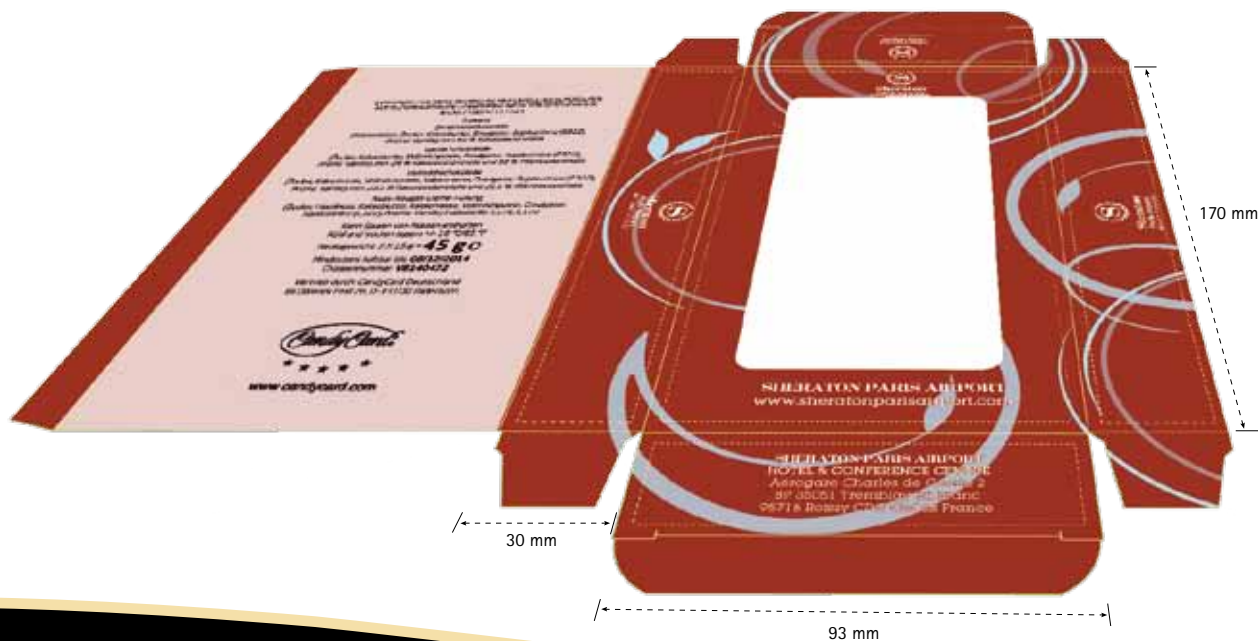

Personalized giftbox „small“

Dimensions :	93 mm x 30 mm x 170 mm
Material Carton:	duplex white backing 300 gr/m²
Material Window:	PET 75 micron
Print:	4 color CMYK+UV laquer
Minimum:	750 giftboxes
Lead time:	3 to 4 weeks after approval printproof

+pris/stk på katalogpriser

		with Window	without Window
From	750 pcs	17,78 DKK	13,65 DKK
From	1.020 pcs	13,88 DKK	10,58 DKK
From	2.010 pcs	7,88 DKK	6,00 DKK
From	3.000 pcs	5,70 DKK	4,43 DKK
From	5.010 pcs	4,73 DKK	3,68 DKK

No design costs if from correction-free files

+/- 10 % delivery variation.