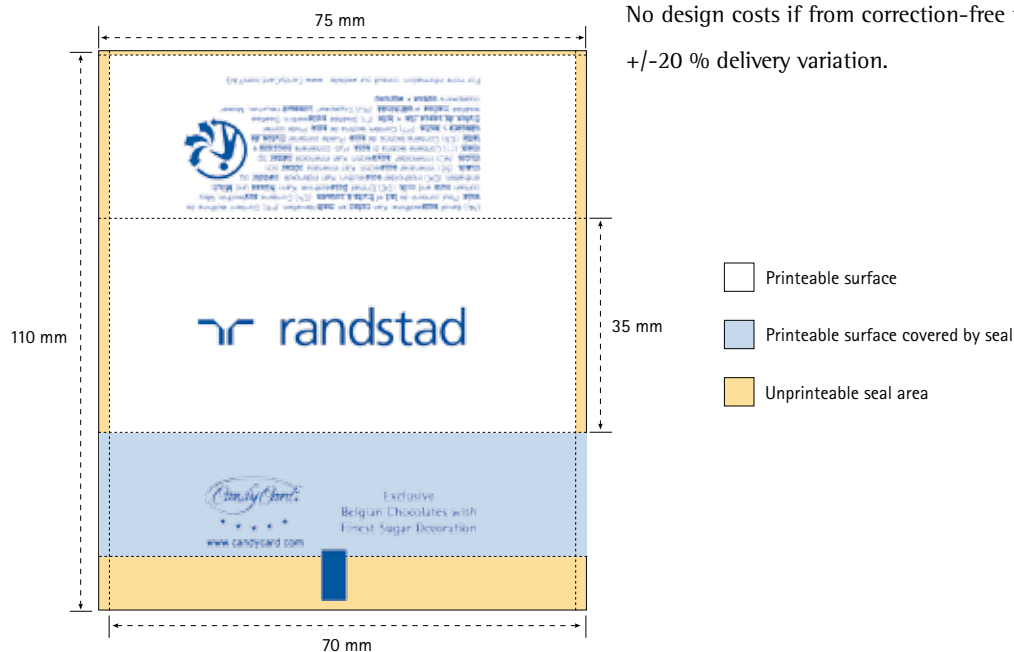

Personalized Flowpack

Dimensions film: 110 mm x 75 mm
Base material: OPP coëx white or transparent
Print: 4-color CMYK + White (not on coëx white)
Minimum: 10.200 pcs CandyminiCard or CandyPraline
Lead time: 3-4 weeks after approval printproof

+pris/stk på katalogpriser

From	10.200 pcs	1,35 DKK
From	20.400 pcs	0,90 DKK
From	50.400 pcs	0,45 DKK
From	100.200 pcs	0,30 DKK
From	200.100 pcs	0,23 DKK
From	300.100 pcs	0,19 DKK
From	500.100 pcs	0,15 DKK

No design costs if from correction-free files

+/-20 % delivery variation.